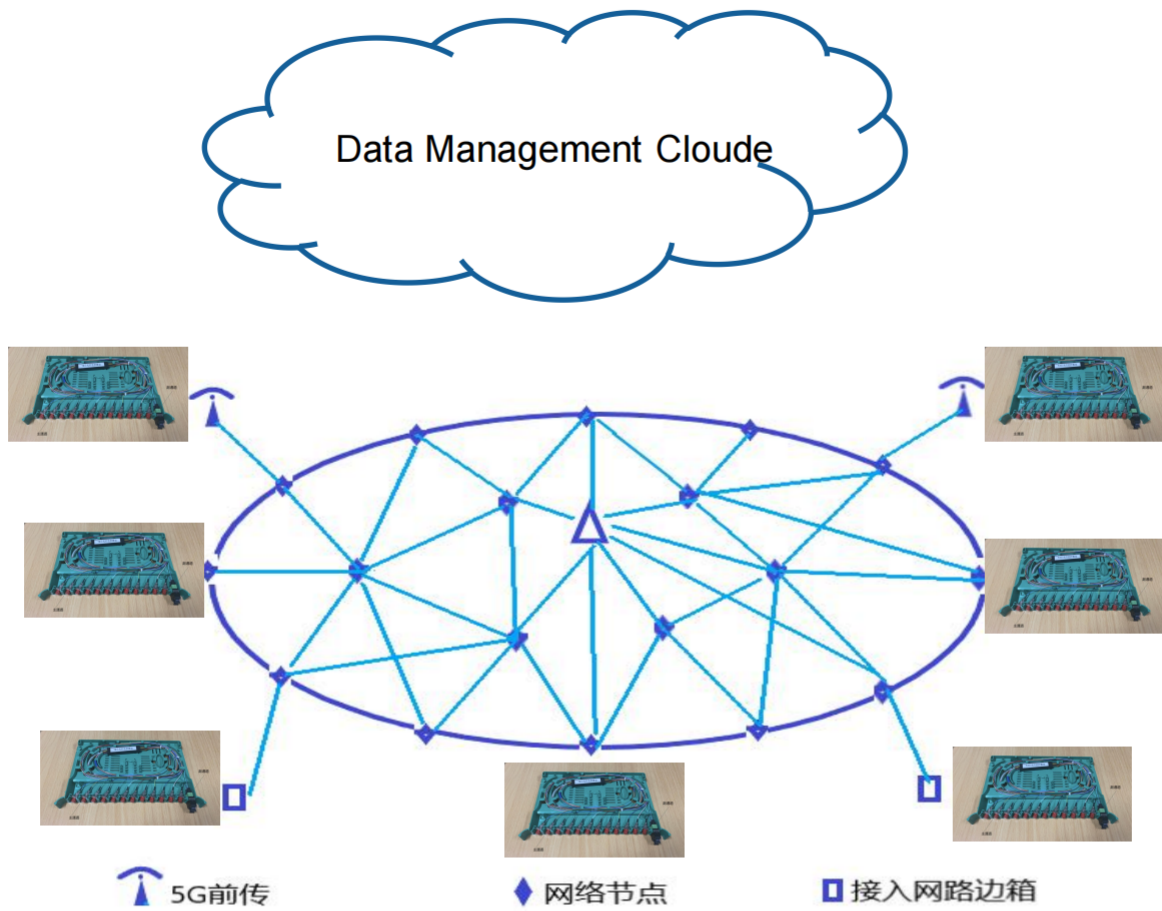

● Fiber End-port and Route way In-line monitor