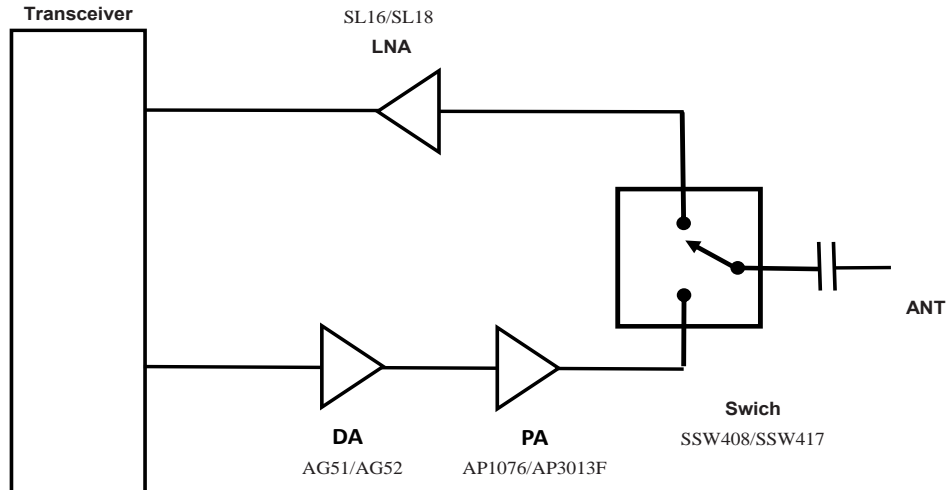

Wireless Infrastructure

Catalog

Switch	DES
SSW408	0.1~3GHz SPDT switch SOT363
SSW414	0.1~6GHz SPDT switch 1.5*1.5mm size
SSW417	0.1~3GHz SP3T switch 1.5*1.5mm size
SSW423	0.1~3GHz SPDT switch 1*1mm size
SSW423R	0.1~6GHz SPDT switch 1*1mm size
SSW470	0.1~6GHz SPDT high power switch 1.5*1.5mm size
SSW438	0.1~6GHz DPDT 1.5*1.5mm size
SSW622	0.5-7.2GHz SP2T switch 1*1mm size
SSW612	0.5-7.2GHz SP2T switch 1*1mm size
PA	DES
AP1076	2.4~2.5GHz QFN-16pin High Power PA 3*3
AP1047	2.4~2.5GHz QFN-16pin High Power PA 3*3
AP1053	2.4~2.5GHz QFN-16pin High Power PA 3*3
AP3013F	1.8-2.7GHz QFN-16pin High power PA 4*4
AP7293	400-900MHz QFN-16pin High power PA 3*3
AP7227	2.57-2.69GHz QFN-16pin High power PA 5*5
LNA	DES
SAN5910	2.4~2.5GHz LNA DFN-6pin 1.5*1.5
SAN5405	2.4~2.5GHz LNA DFN-6pin 1.5*1.5
SAN5404	4.9~5.9GHz LNA DFN-6pin 1.5*1.5
AL36	0.7 to 3.8 GHz LNA DFN-8pin 2*2
AL411	2 to 4.2 GHz LNA DFN-8pin 2*2
AL415	3 to 6GHz LNA DFN-8pin 2*2
SL16	0.4 to 8 GHz LNA DFN-8pin 2*2
SL18	0.4 to 8 GHz LNA DFN-8pin 2*2